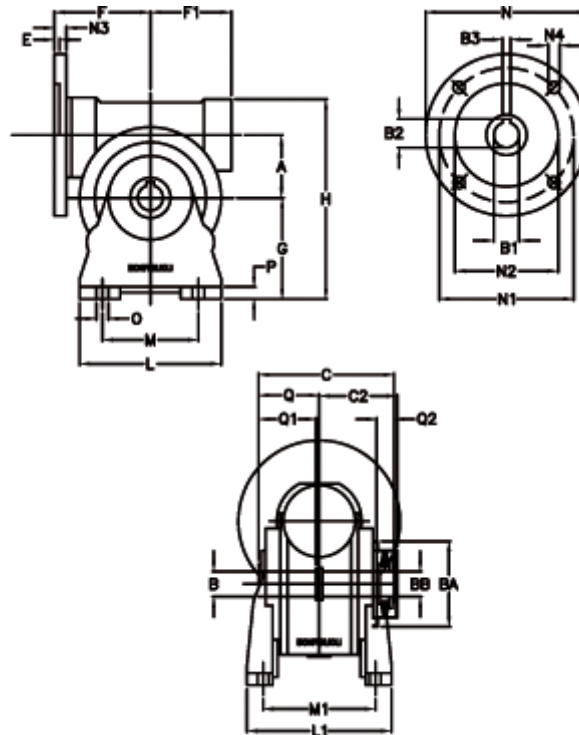

Data Sheet

Article number: 390204401022336

Description: Worm Gear with Torque Limiter
VF 44-L2-A-10-P63B14

Measures

a = 44.60	C2 = 48	L1 = 98.0	O = 8.5
B = 18	Description = VF 44A-xx-63B14	m = 52	P = 10
B1 E7 = 11	E = 2.0	M1 = 81.0	Q = 32.0
B2 = 12.8	F = 65	N = 90	Q1 = 32
B3 H9 = 4	F1 = 54	N1 = 75	Q2 = 12
BA = 40	g = 72	N2 = 60	
BB H7 = 11	H = 143	N3 = 8.0	
C = 79	L = 90	N4 = 5,5	